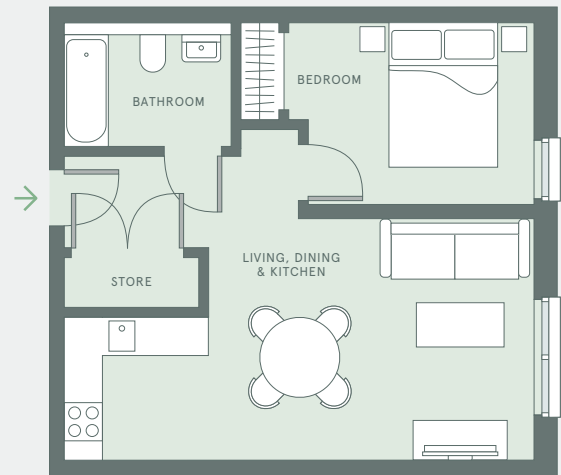

### Typical 1 bedroom flat

Rent	From £1,100 per month
Size	Up to 638 sq ft
Deposit	One month's rent